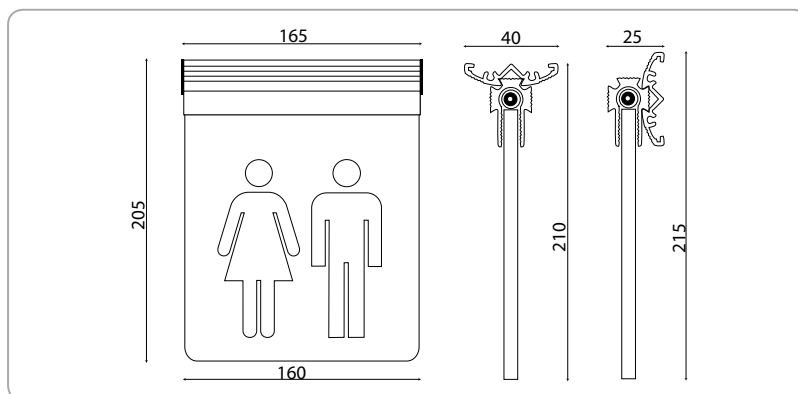

- Stylish design resource
- Distinct yet discreet
- Low energy
- Maintenance free
- Multi-sign systems

LEDOGRAM

- inform with style

Ledogram products are information signs that transform the necessary information into sources of interior design. Developed to provide a distinct yet discreet impression through its stylish design. Laser technology combined with LEDs have made it possible to create information signs that blend into the architecture, without the need for any external lighting.

Ledogram offers the customer a maintenance-free product with a long service life and low power consumption that leads the way in both light and darkness. Ledogram is available with standard pictograms or customised to specific requirements.